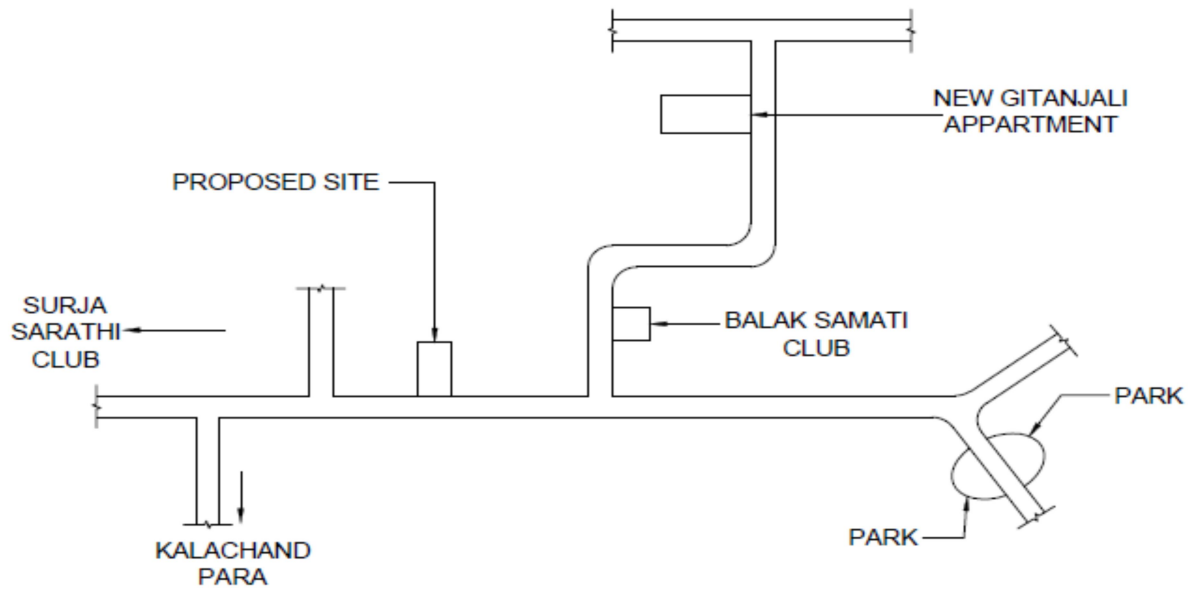

# Dey Construction

Ph 9830994309  
9874815924  
Office 033 40552351

E-44&45 Kalachand Para, Kamdhari, Garia, Kol -84  
E-mail: deyconstruction10@gmail.com

LOCATION MAP: KEY PLAN WITH LATITUDE & LONGITUDE **SREERAM ENCLAVE - II** at, G-26, Premises No. 29, Banerjee Para, Kamdhari, PO – Garia, PS – Banskroni, Kolkata – 700084, under Wrad No. 111 of Borough – XI of KMC, WB, India:

Latitude: 22.46504

Longitude: 88.37153

KEY PLAN  
SCALE - 1:4000

DEY CONSTRUCTION  
Proprietor  
*[Signature]*